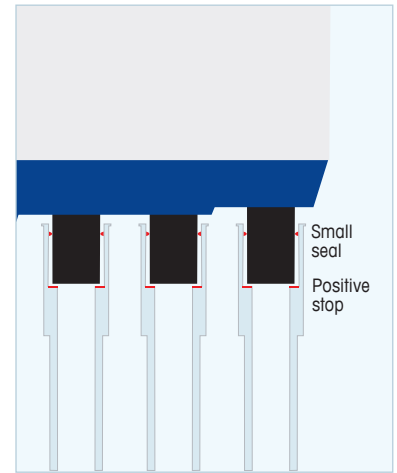

Lightest touch

Choose Rainin's patented LiteTouch System (LTS) for ergonomics and ease of use. With a small seal and positive stop, tips load quickly, seal perfectly and are easy to eject.